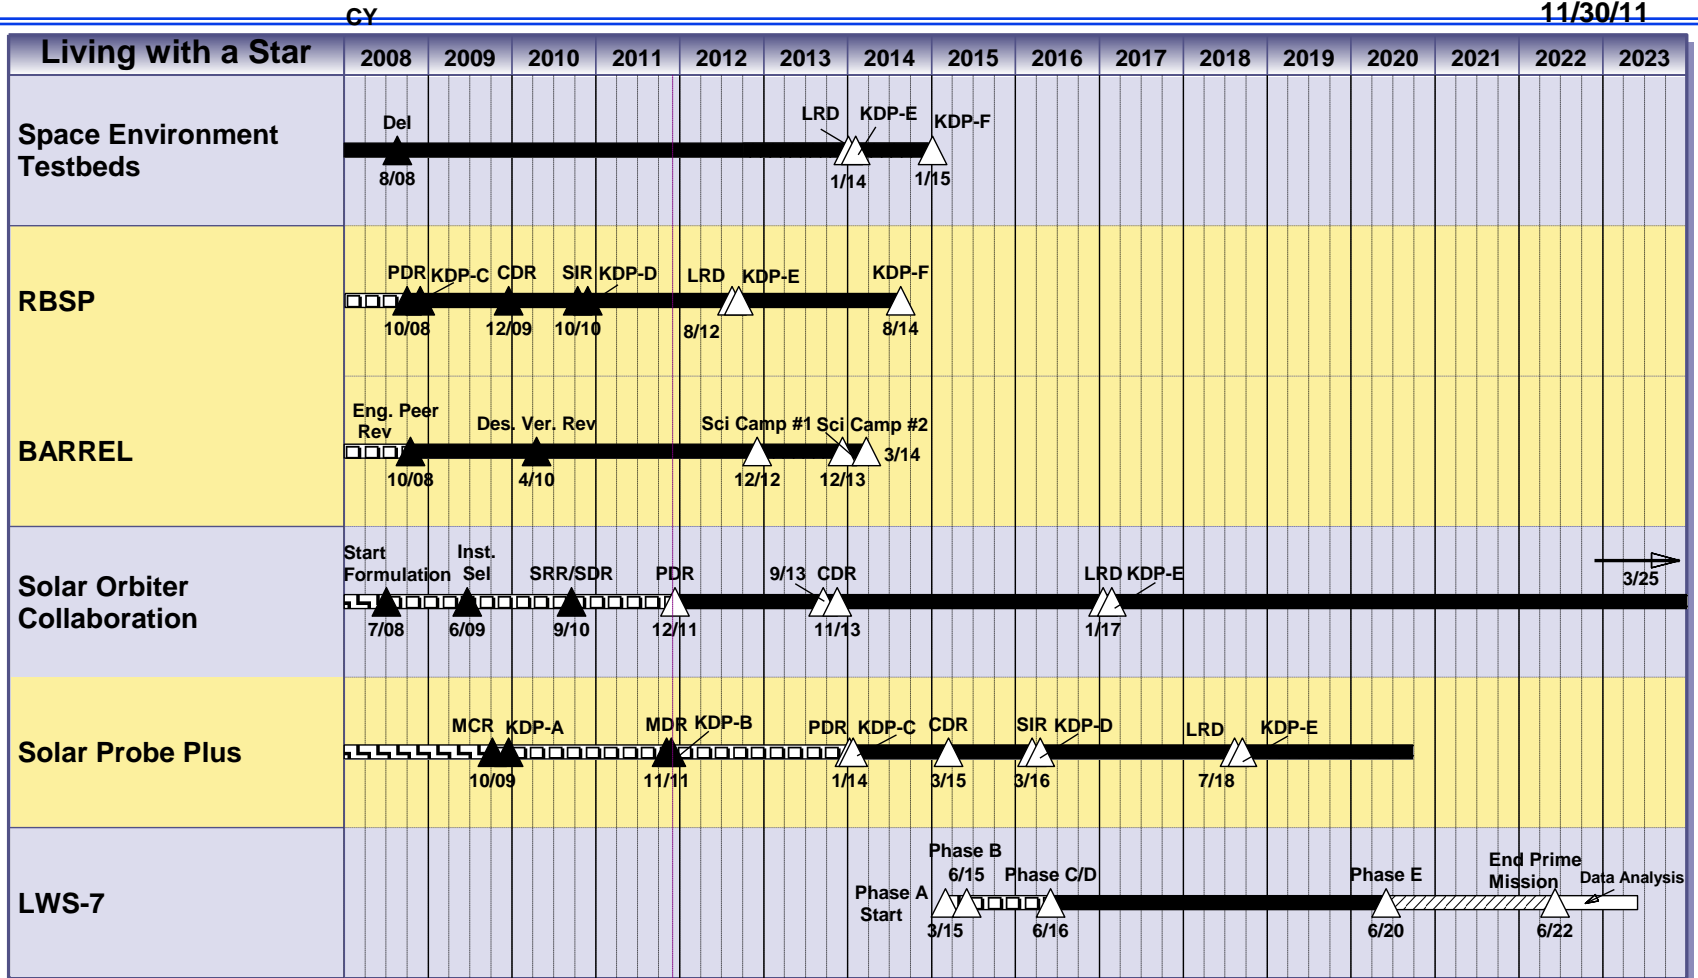

# LWS Master Schedule

STATUS AS OF: 11/30/11  
11/30/11

Development
  Prime Mission
  Formulation
  Study/PreForm/AO